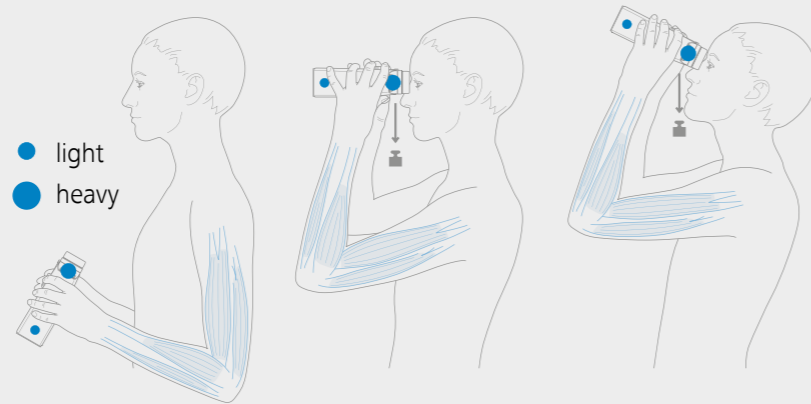

VICTORY SF AND SFL.

DISCOVER **MORE** AND EXPERIENCE **LONGER**.

Superior field of view

Extremely wide field of view compared to many competitors for an even better overview in the field.

Increases the observable range by up to 20% compared to other binoculars

ErgoBalance Concept

Ideally balanced for long, steady viewing with less strain on the upper and lower arm muscles.

ZEISS FieldFlattener Technology

Extreme edge sharpness, even at wide fields of view.

Ultra-FL Concept