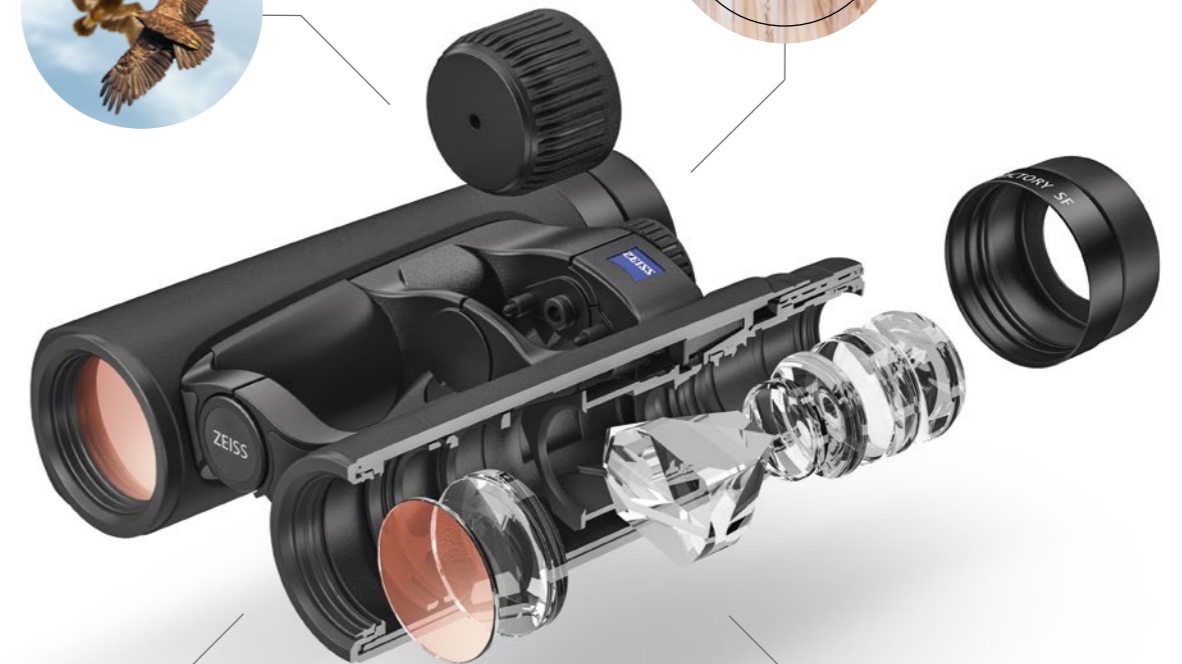

SmartFocus Concept

Competitor example ZEISS Victory SF Only **1,6 / 1,8** revolutions

The SmartFocus Concept ensures that the focusing wheel is perfectly positioned. This ensures that you can focus quickly and precisely, even when observing for hours on end.

Fast focusing

SmartFocus Concept for intuitive, precise, rapid focusing thanks to an ergonomic finger position.

Extremely wide field of view

The impressively wide fields of view of both SF models give you a good overview in unclear terrain and help you find exactly the bird you are looking for.

Perfect ergonomics

The SF models' center of gravity has been shifted closer to the eyepiece thanks to the ErgoBalance Concept, allowing for long and fatigue-free observation.

Exceptional viewing experience