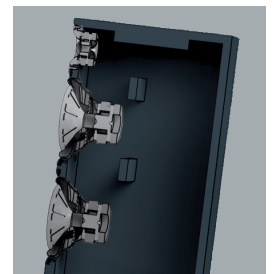

Jamo®

PURE SCANDINAVIAN SOUND
SINCE 1968

S7-T7B BOOKSHELF SPEAKER

REDUCING DIFFRACTION

When a speaker driver produces sound, some energy is spread across the baffle of the speaker towards the edge of the cabinet. If that energy hits a hard cabinet edge, a smaller version of this energy is reflected back towards the driver causing a time shifted, low level signal that can corrupt the sound of the driver leading to distortion. By rounding the cabinet edge, this energy gently dissipates more naturally, and does not colour the signal being produced by the driver.

QUIET CABINET FOR INCREASED RESOLUTION

The Jamo Studio speakers' cabinet walls are thicker (15 mm MDF with 18 mm Front baffle) and critically braced to ensure a low degree of « self-noise ». This allows you to hear more low-level detail and increases resolution when playing at any output level compared to competing products in their class. In short, you get to hear more of what you want and less of what you don't.

HIGH QUALITY CROSSOVER

The crossover is housed in its own sealed plinth to minimise the possibility of any interaction between the large bass driver magnet and the inductors in the crossover. Special attention was paid to the topology and component selection. Mylar and non-polarised electrolytic capacitors are used along with both iron and air core inductors and 25 W resistors to perfectly blend the speaker drivers achieving the highest level of transparency throughout the audio band.